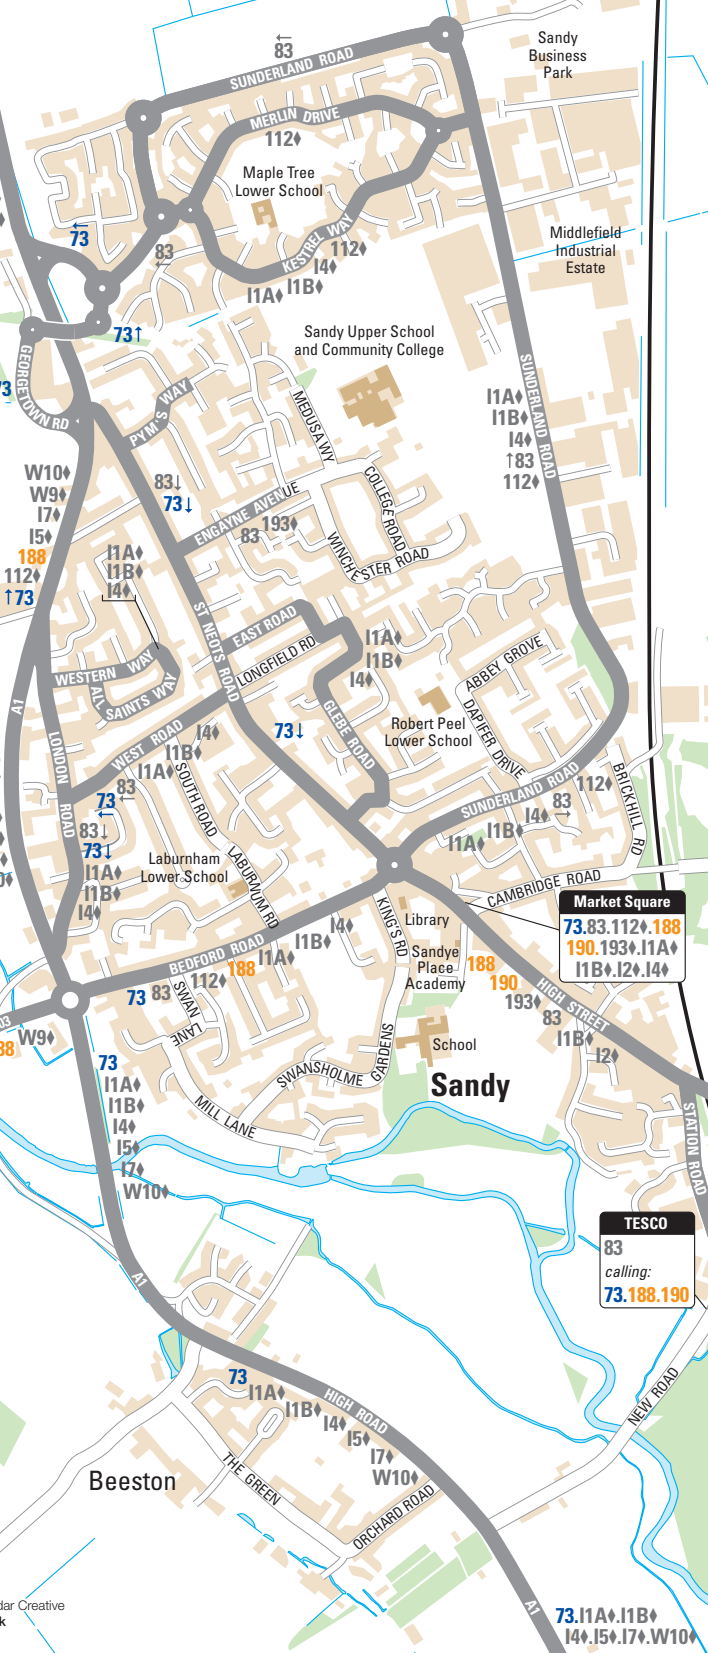

**188** to Blunham  
**11A**↕**11B**↕**14**↕**15**↕**17**↕ to Tempsford  
**112**↕**193**↕ to Blunham, St Neots and Bedford  
**W9**↕**W10**↕ to St Neots

**Fallowfield**

**112**↕  
**188**↕  
**193**↕  
**11A**↕  
**11B**↕  
**14**↕  
**15**↕  
**17**↕  
**W9**↕  
**W10**↕

**173**↕  
**188**↕  
**112**↕  
**173**↕

**173**↕  
**112**↕  
**188**↕  
**15**↕  
**17**↕  
**W9**↕  
**W10**↕

**73** to Moggerhanger,  
 Willington and Bedford  
**188** from Blunham

**W9**↕ to Shefford

**Sandy**

**Market Square**  
**73.83.112**↕**188**  
**190.193**↕**11A**↕  
**11B**↕**12**↕**14**↕

**TESCO**  
**83**  
 calling:  
**73.188.190**

**188**↕**190.193**↕**11B**↕**12**↕  
 to Potton, Gamlingay and  
 Biggleswade/Cambridge

**RSPB The Lodge**  
 calling: **188**

**188** to Potton and Biggleswade

**Key**

- Roads served by bus routes
- Centrebus services
- Stagecoach services
- Other Bus services
- Other roads not served by bus
- TESCO
- calling: 188.190
- Terminus or calling points
- Special journeys or certain days only